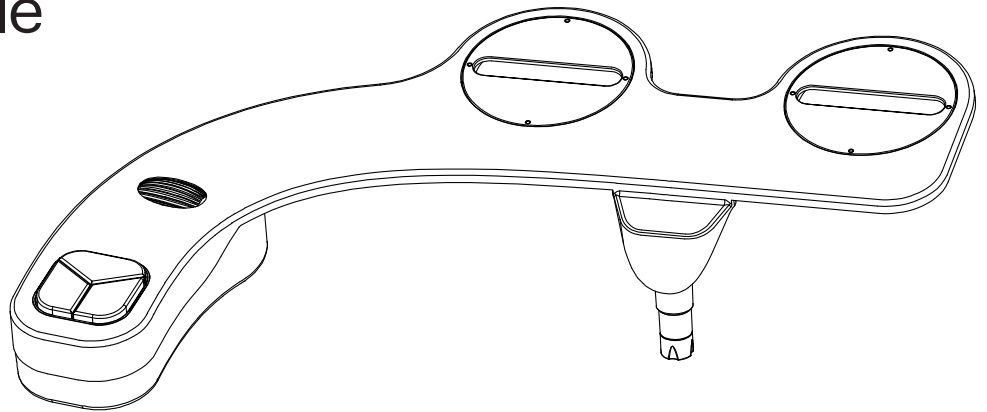

Brondell®

FreshSpa Thinline Precision Essential Bidet Attachment with Single Nozzle

Model: FSP-150

Features

- Side-arm control with intuitive scroller wheel
- Slim 0.23" frame
- Simple, DIY installation
- Ambient temperature wash
- Adjustable water pressure
- No batteries or electricity required
- Hygienic, retractable nozzle
- On-demand, self-cleaning nozzle
- SafeCore ceramic internal valve
- Braided-metal bidet hose and all-metal $\frac{7}{8}$ " T-Valve
- 1-year limited warranty provided by U.S. based customer service

Technical Specifications

Dimensions (L x W x H)	15.16" x 10" x 3.35" / 38.5 cm x 25.4 cm x 8.5 cm
Product Thickness	0.23" / 0.6 cm
Weight	1.1 lb / 0.5 kg
Supply Water Pressure	11.6 psi–116.03 psi / 0.08 MPa–0.8 MPa
Incoming Water Temperature Range	32°F–158°F / 0°C–70°C
Flow Rate	0.66 gal/min / 2.5 L/min
Internal Valve Material	Nylon
Internal Valve Type	Ceramic
Bidet Hose Length	29" / 73.66 cm
Bidet Hose Fitting/Connection Size	$\frac{3}{8}$ " x $\frac{3}{8}$ "
Cold Water T-Valve Connection Size	$\frac{7}{8}$ " x $\frac{7}{8}$ " x $\frac{3}{8}$ "