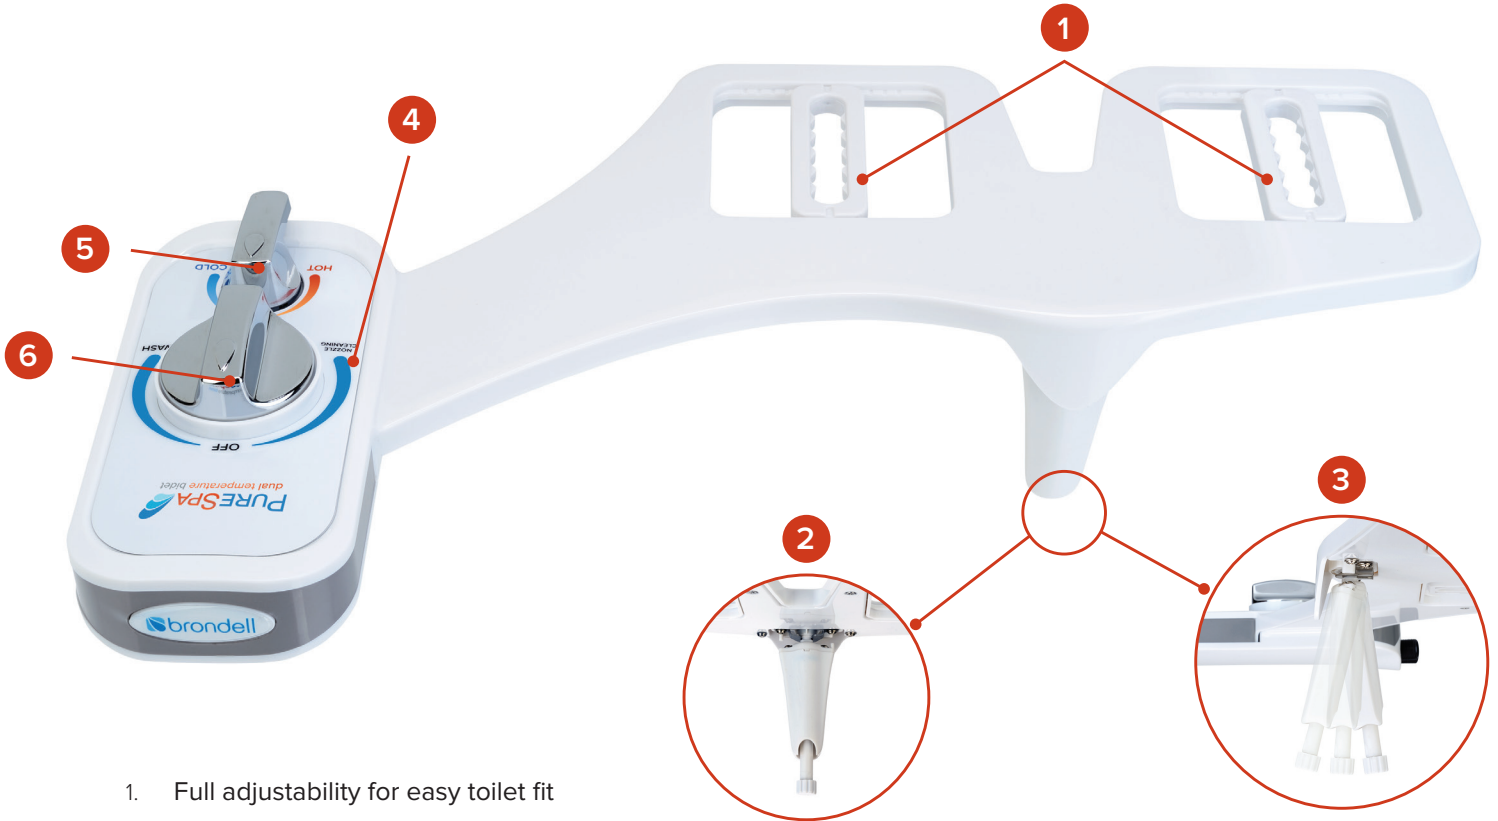

PURESPA DUAL TEMP PSW-75

1. Full adjustability for easy toilet fit
2. Retractable nozzle for advanced hygiene
3. Positionable nozzle
4. Self-cleaning nozzle function
5. Adjustable water temperature control
6. Adjustable bidet wash water pressure
7. Ceramic core internal valve with patented Unibody construction for safety

OTHER FEATURES

- All-metal 3/8" hot water T-valve and 7/8" cold water T-valve (the competition uses plastic)
- High quality braided metal hose for cold water connection
- Anti-bacterial ABS material with full body panel
- No electricity or batteries required
- All accessories included for standard installation
- One (1) year limited warranty
- Dimensions: 16.5" (W) x 10" (D)