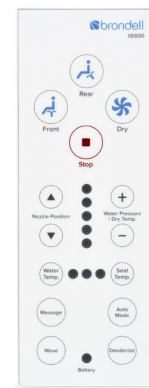

SWASH® SE600

advanced bidet seat

HYGIENE

- Positionable stainless-steel nozzle
- Rear and front wash options
- Self-cleaning nozzle
- Adjustable water temperature and pressure
- Nozzle oscillation

COMFORT

- Warm air dryer
- Water tank heating system
- Gentle massage pulse
- Deodorizer
- Ergonomic heated seat with adjustable temperature
- Gentle-closing seat and lid

CONVENIENCE

- Wireless remote control and dock
- Illuminating nightlight
- Safety seat sensor
- Eco mode for energy savings
- Auto mode
- Safety on/off seat sensor

Comes with all parts for a standard installation, including $\frac{7}{8}$ " plastic T-valve and chrome 90° elbow bidet hose

One (1) year limited warranty

SPECIFICATIONS

Elongated Model	SE600-EW
Round Model	SE600-RW
Voltage / Frequency	120V / 60Hz
Max Power Consumption	660W
Power Cord Length	4 feet
Safety Devices	Thermal Fuse, Thermostat, Water Level Sensor
Remote Battery Type	AAA batteries (2)
Seat / Lid Weight Limit	275lbs / 178lbs
Seat Temperature	Adjustable (four levels) 95°F – 104°F
Water Temperature	Adjustable (four levels) 93.2°F – 104°F
Standard Wash Time	2 minutes
Nightlight	Blue LED
Dimensions	SE600-EW: 20.9" L x 15.1" W x 6.1" H SE600-RW: 19.5" L x 15.1" W x 6.1" H
Net Weight	SE600-EW: 9.9 lbs SE600-RW: 9.7 lbs