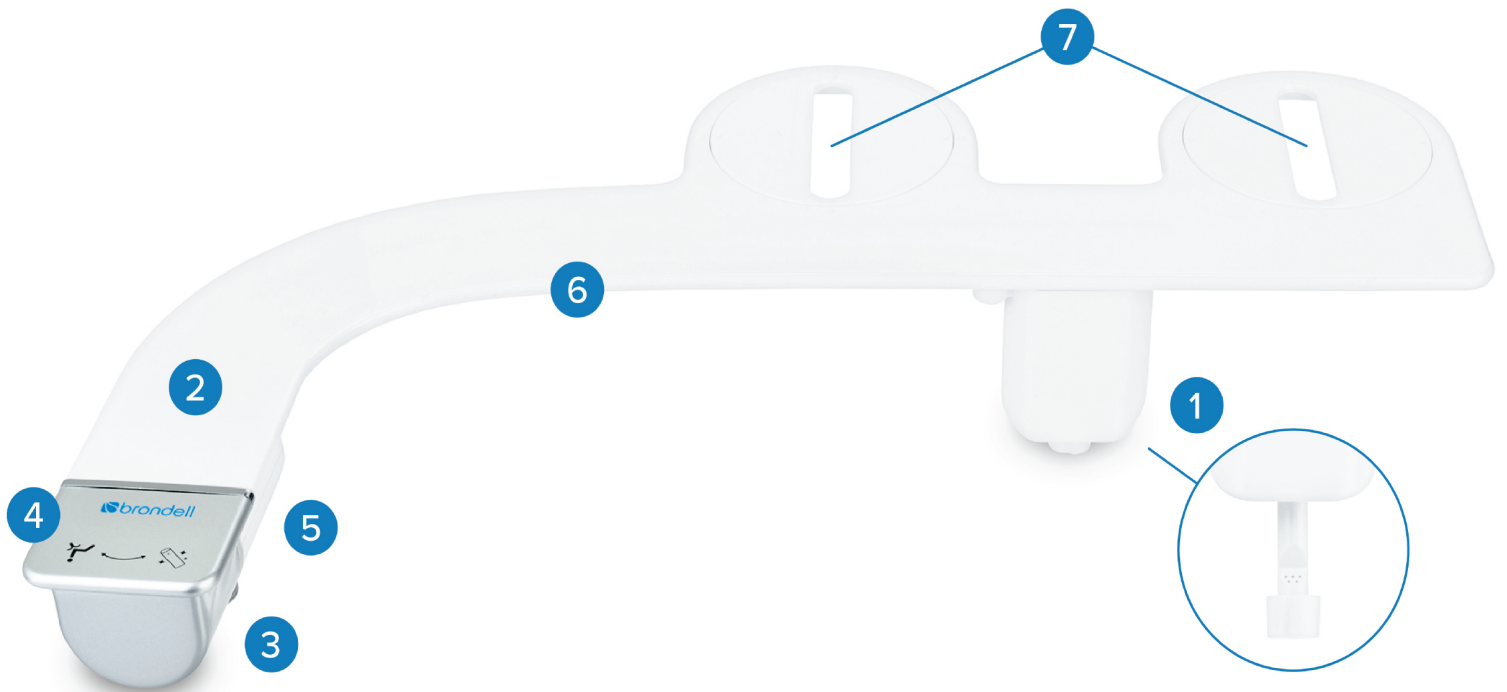

SS-150

SimpleSpa Thinline Bidet Attachment

brondell[®]
a healthy home experience

1. Nozzle guard with retractable nozzle
2. SafeCore ceramic internal valve
3. Easy-to-use, ergonomic controls
4. Adjustable water pressure
5. Self-cleaning nozzle function
6. Slim form factor
7. Full adjustability for easy toilet fit

OTHER FEATURES

- All-metal $\frac{7}{8}$ " cold water T-valve
- High quality braided metal hose for cold water connection
- Anti-bacterial ABS material with full body panel
- No electricity or batteries required
- All accessories included for standard installation
- Dimensions: L 15.4 in x W 4.7 in x H 2.75 in