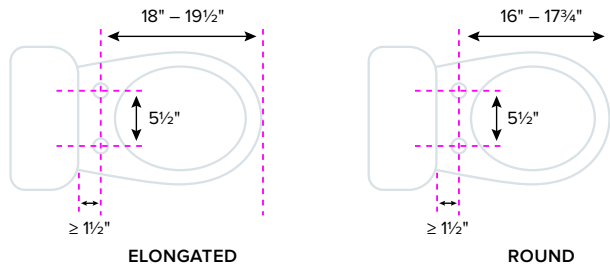

advanced bidet seat

brondell®

PRODUCT FIT GUIDE

PRODUCT RANGE (SKU/Color)

Elongated Models

SE400-EW (white)

Round Models

SE400-RW (white)

TECHNICAL SPECIFICATION

Voltage / Frequency	120V / 60Hz
Max Power Consumption	660W
Power Cord Length	4 feet
Seat / Lid Weight Limit	275lbs / 178lbs
Seat Temperature	Adjustable (four levels) 95°F - 104°F
Water Temperature	Adjustable (four levels) 93.2°F - 104°F
Air Dryer Temperature	Adjustable (five levels)
Standard Wash	2 minutes
Nightlight	Blue LED
Dimensions	SE400-EW: 20.9" L x 18.5" W x 6.1" H SE400-RW: 19.5" L x 18.2" W x 6.1" H
Net Weight	SE400-E: 9.7 lbs. SE400-R: 9.5 lbs.
Warranty	One (1) year limited warranty
Standard Installation Parts Included	⅝" plastic T-valve Chrome 90° elbow bidet hose
Safety Devices	Thermal Fuse, Thermostat, Water Level Sensor